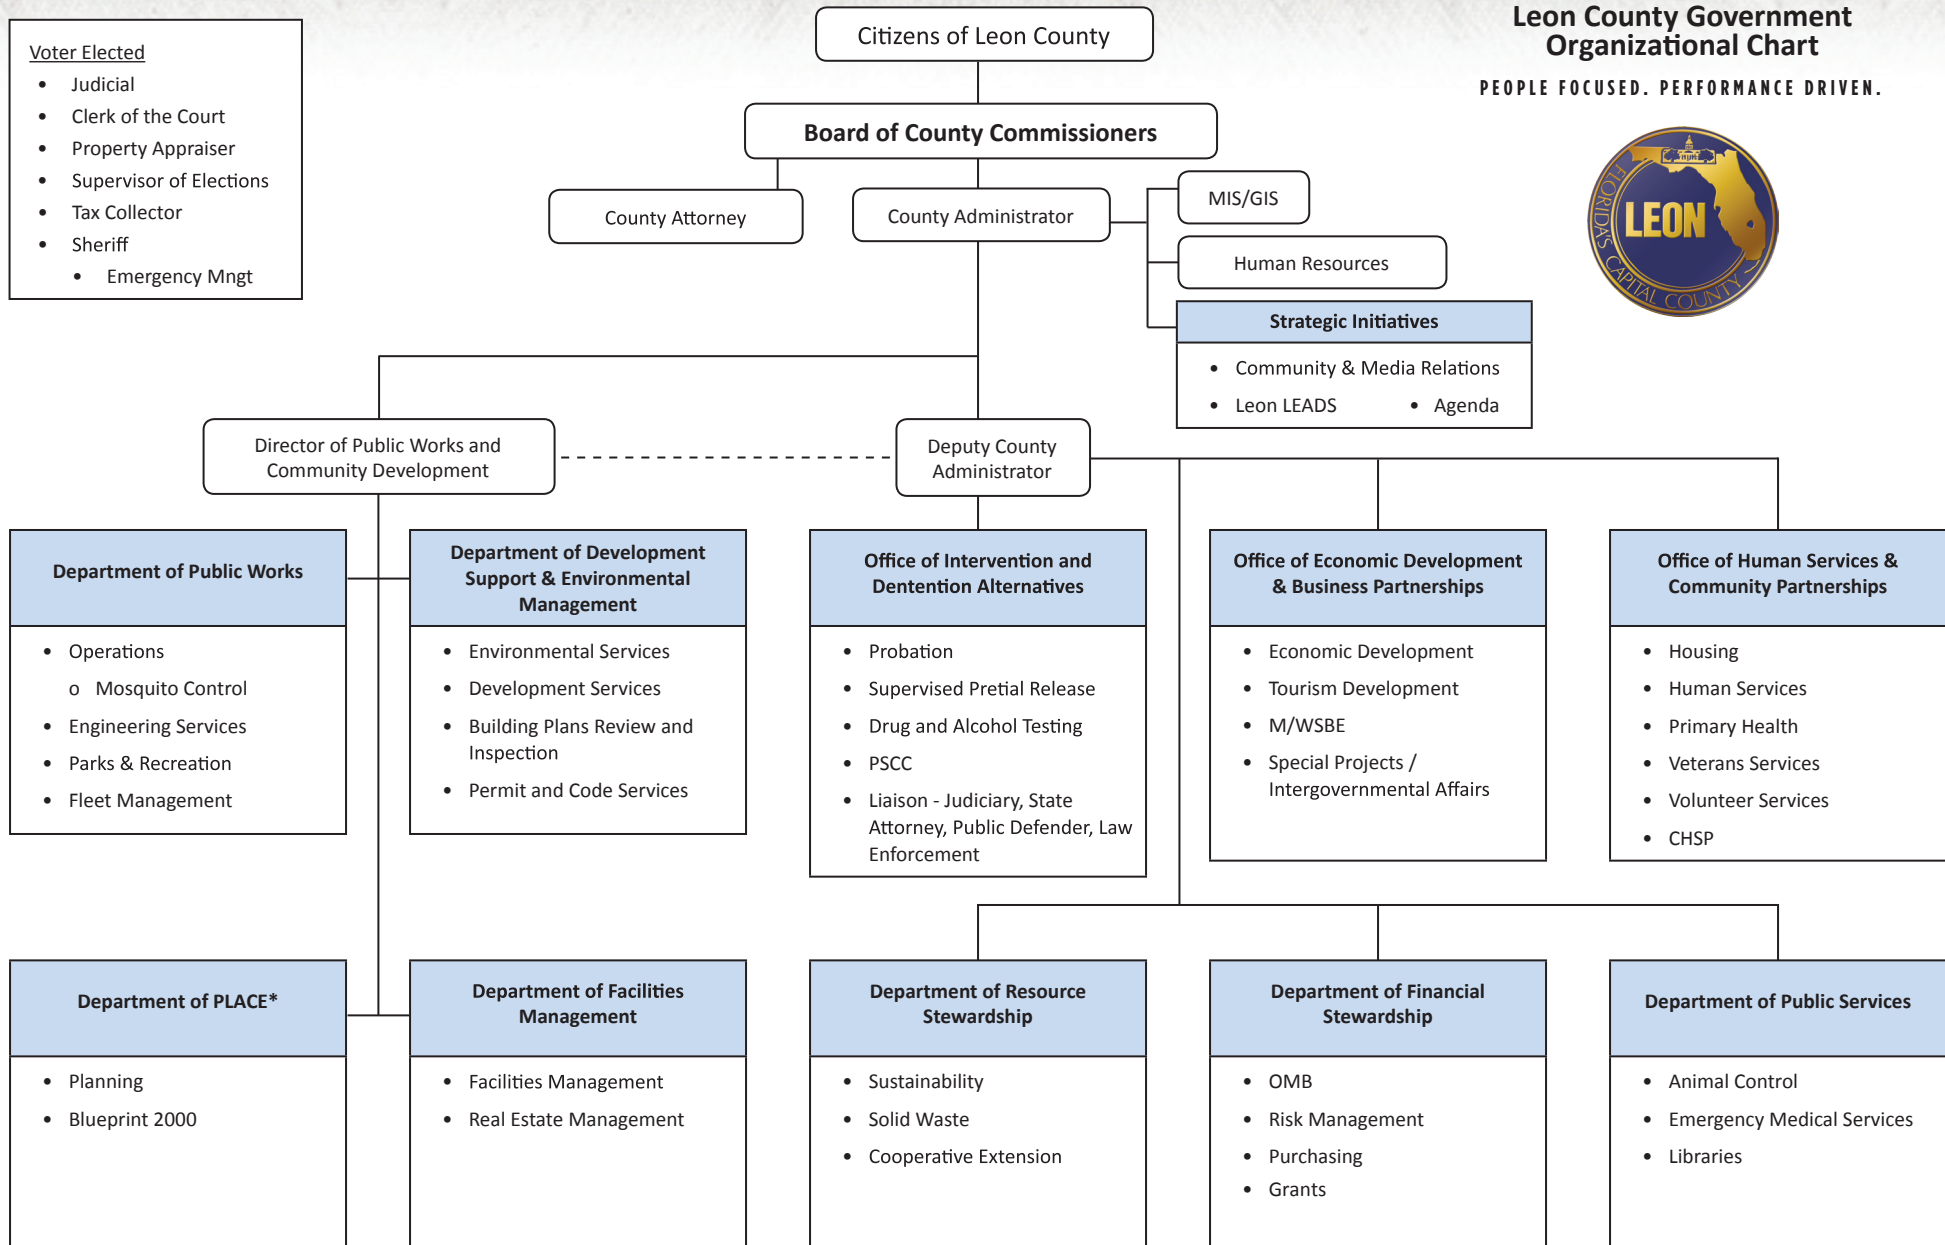

DEMONSTRATING HIGHEST STANDARDS OF PUBLIC SERVICE

Leon County Government Organizational Chart

PEOPLE FOCUSED. PERFORMANCE DRIVEN.

- Voter Elected**
- Judicial
 - Clerk of the Court
 - Property Appraiser
 - Supervisor of Elections
 - Tax Collector
 - Sheriff
 - Emergency Mngt

* PLACE = Planning, Land Management & Community Enhancement