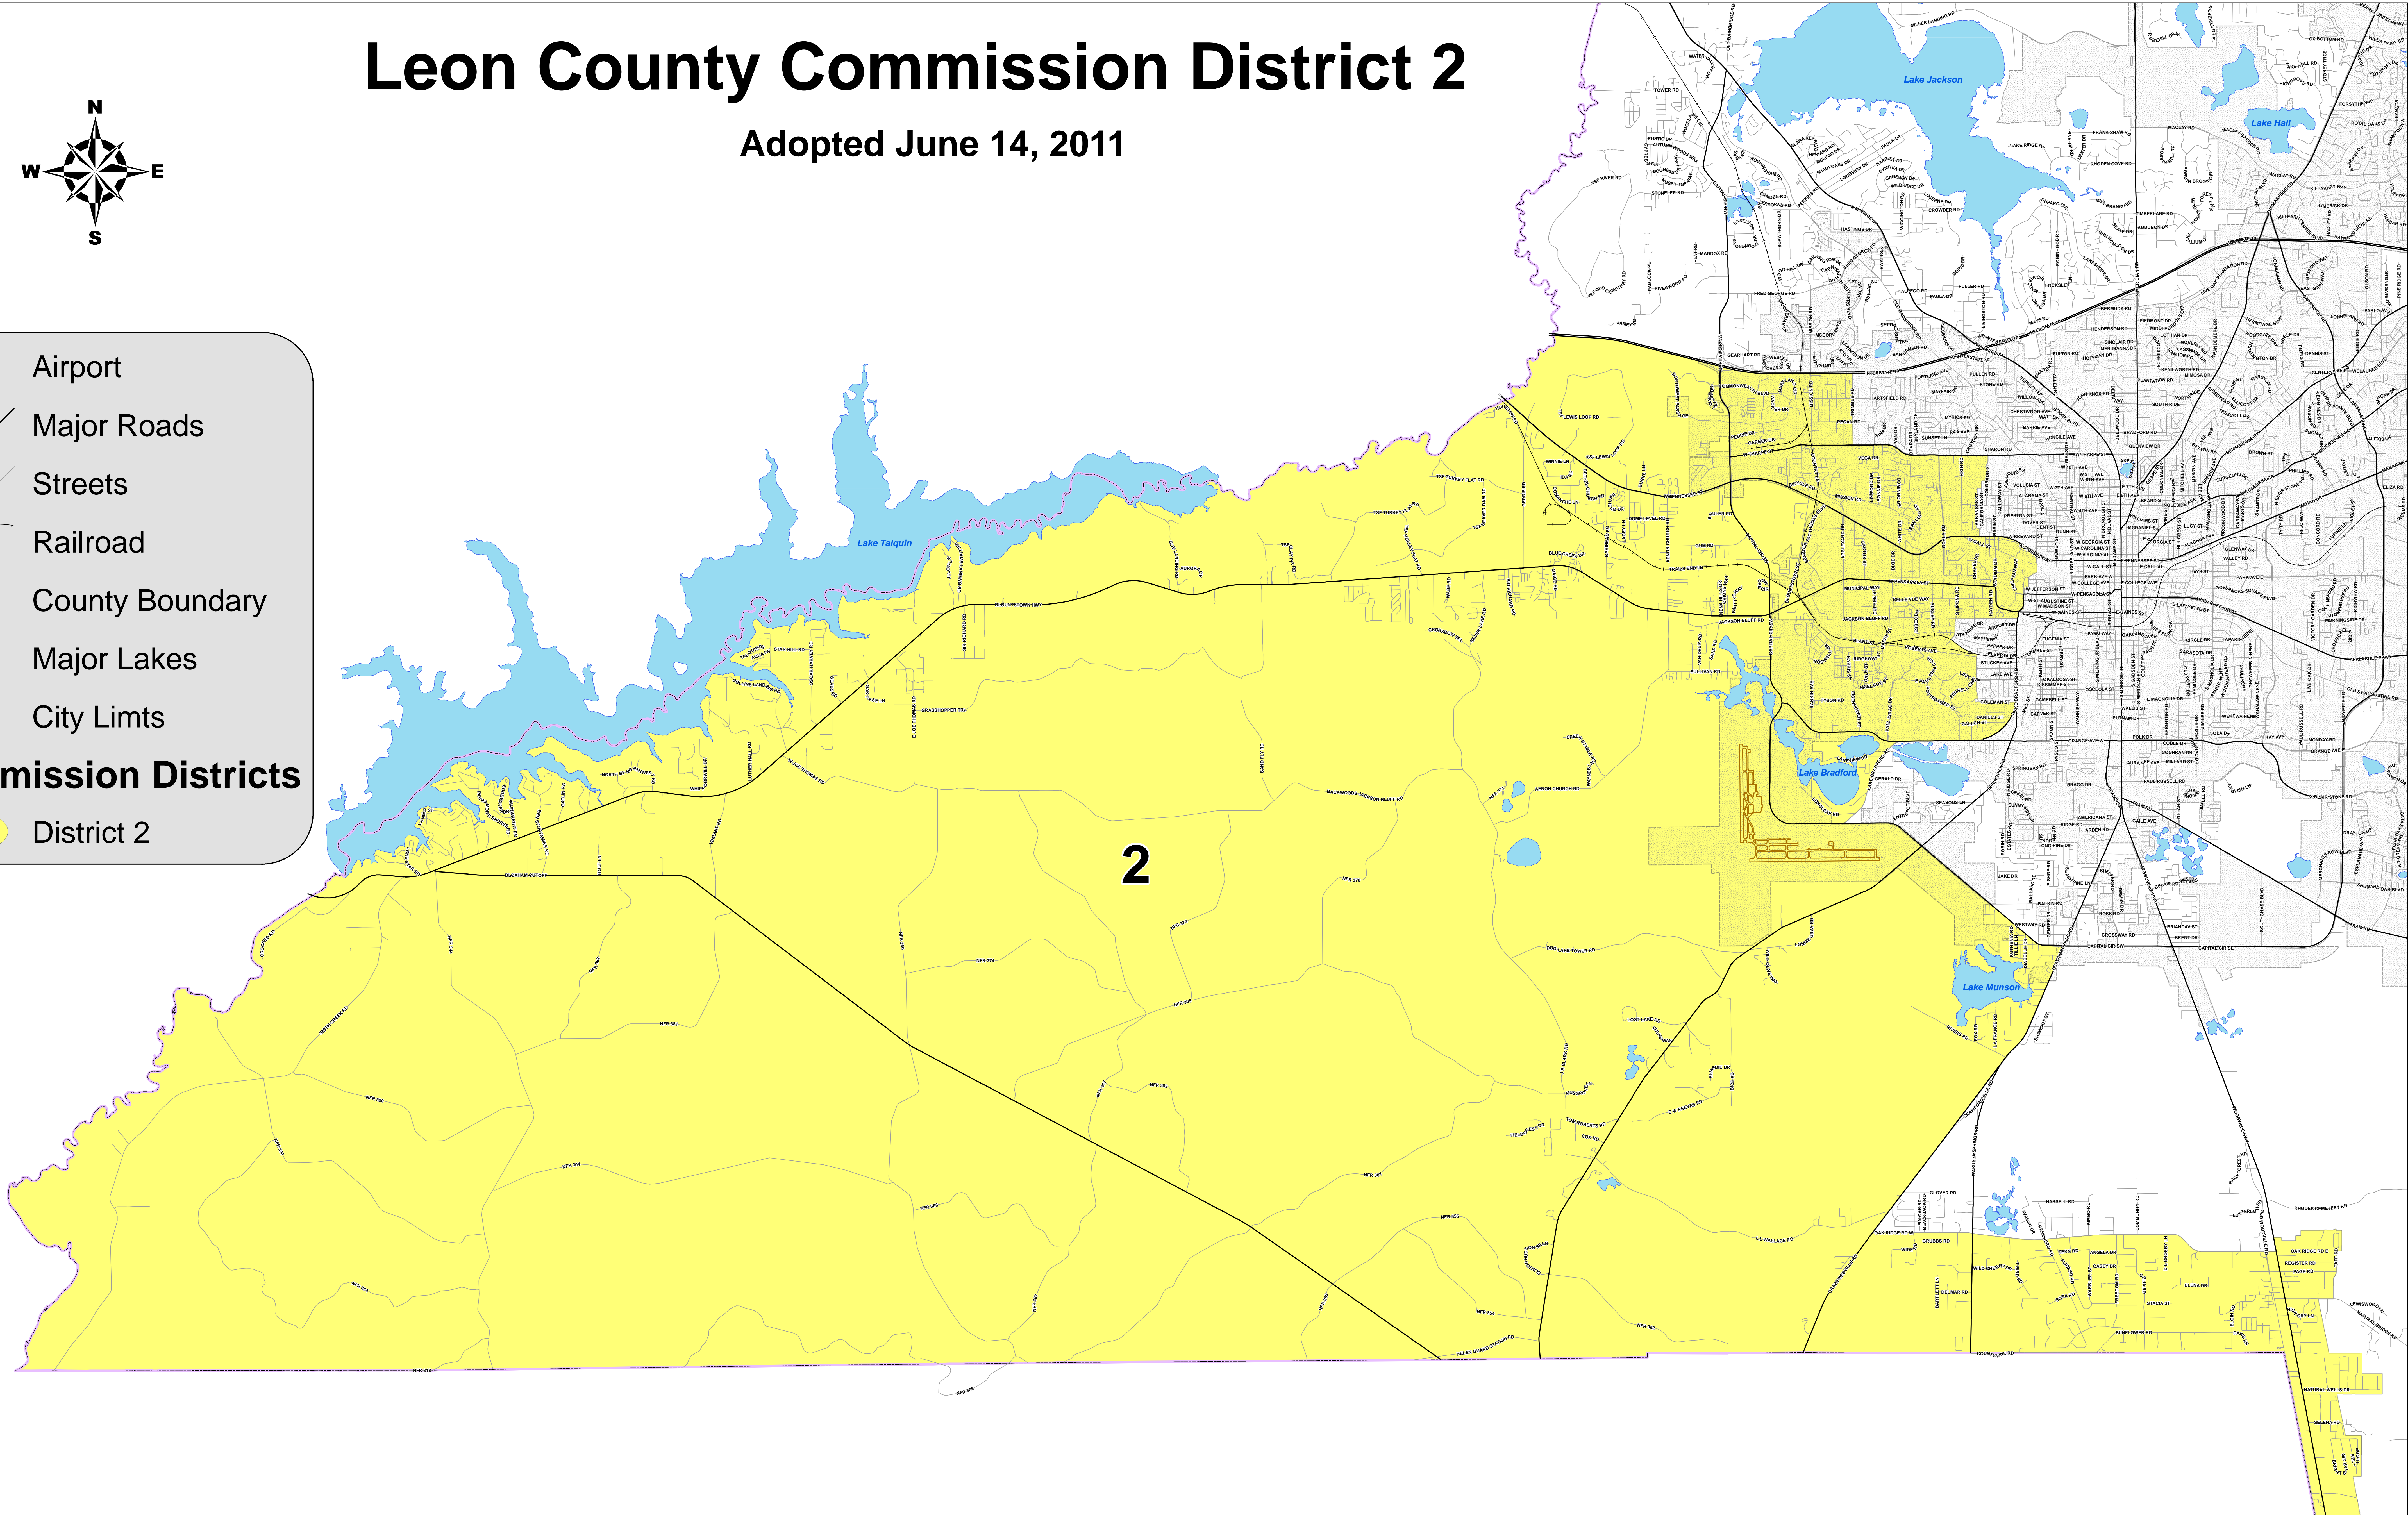

Leon County Commission District 2

Adopted June 14, 2011

- Airport
- Major Roads
- Streets
- Railroad
- County Boundary
- Major Lakes
- City Limits
- **Commission Districts**
- District 2